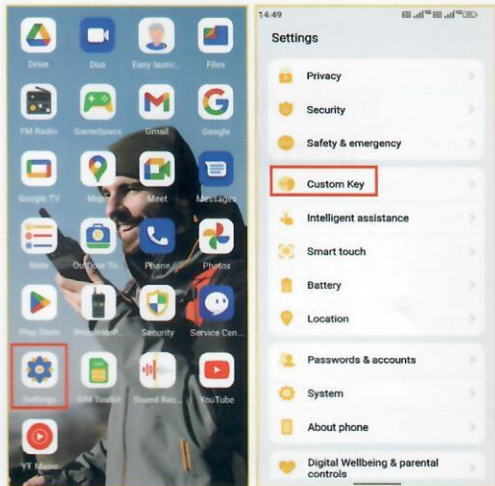

## Custom Key

- Enter the Settings, find Custom Key.

Step 1

Step 2

## Custom Key

- Tap single click/double click/long press to set to activate your preferred app.

Step 4

## Custom Key

- You can set it to access to recording, flashlight, screenshot, underwater camera, SOS, Zello or the installed apps in the phone with a single click/double click/long press.

Step 5

Step 6