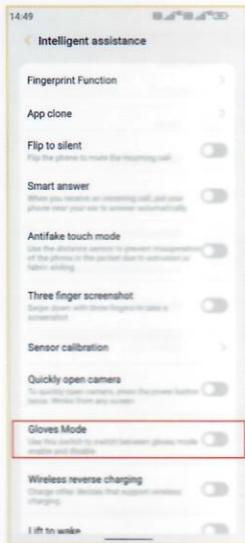

## Custom Key

- Tap single click/double click/long press to set to activate your preferred app.

Step 4

## Custom Key

- You can set it to access to recording, flashlight, screenshot, underwater camera, SOS, Zello or the installed apps in the phone with a single click/double click/long press.

Step 5

Step 6

## Gloves Mode

- Enter the Settings, find Intelligent assistance, then enable Gloves Mode.

Step 1

Step 2