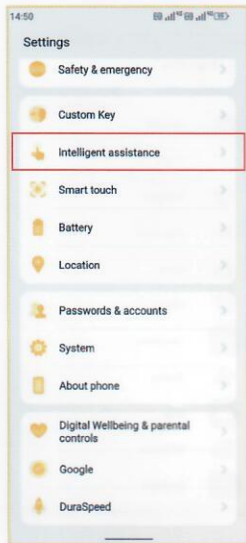

## Custom Key

- Tap single click/double click/long press to set to activate your preferred app.

Step 4

## Custom Key

- You can set it to access to recording, flashlight, screenshot, underwater camera, SOS, Zello or the installed apps in the phone with a single click/double click/long press.

Step 5

Step 6

## Gloves Mode

- Enter the Settings, find Intelligent assistance, then enable Gloves Mode.

Step 1

Step 2