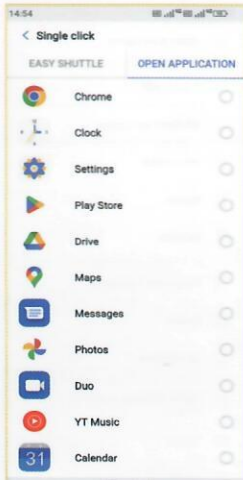

## Custom Key

- You can set 3 different shortcuts at one time: single click/double click/long press.

Step 3

## Custom Key

- Tap single click/double click/long press to set to activate your preferred app.

Step 4

## Custom Key

- You can set it to access to recording, flashlight, screenshot, underwater camera, SOS, Zello or the installed apps in the phone with a single click/double click/long press.

Step 5

Step 6