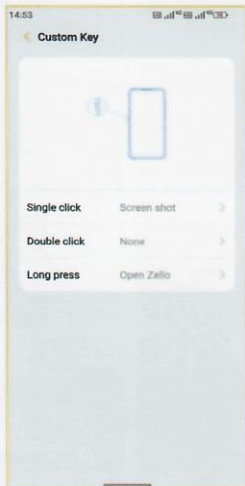

## Custom Key

- Enter the Settings, find Custom Key.

Step 1

Step 2

## Custom Key

- You can set 3 different shortcuts at one time: single click/double click/long press.

Step 3