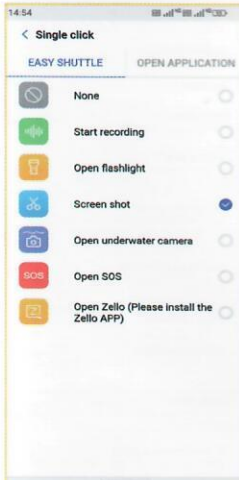

## Custom Key

- You can set 3 different shortcuts at one time: single click/double click/long press.

Step 3

## Custom Key

- Tap single click/double click/long press to set to activate your preferred app.

Step 4

## Custom Key

- You can set it to access to recording, flashlight, screenshot, underwater camera, SOS, Zello or the installed apps in the phone with a single click/double click/long press.

Step 5

Step 6