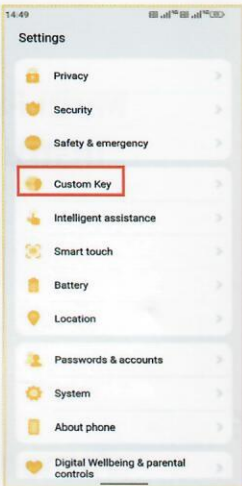

## Custom Key

- Enter the Settings, find Custom Key.

Step 1

Step 2