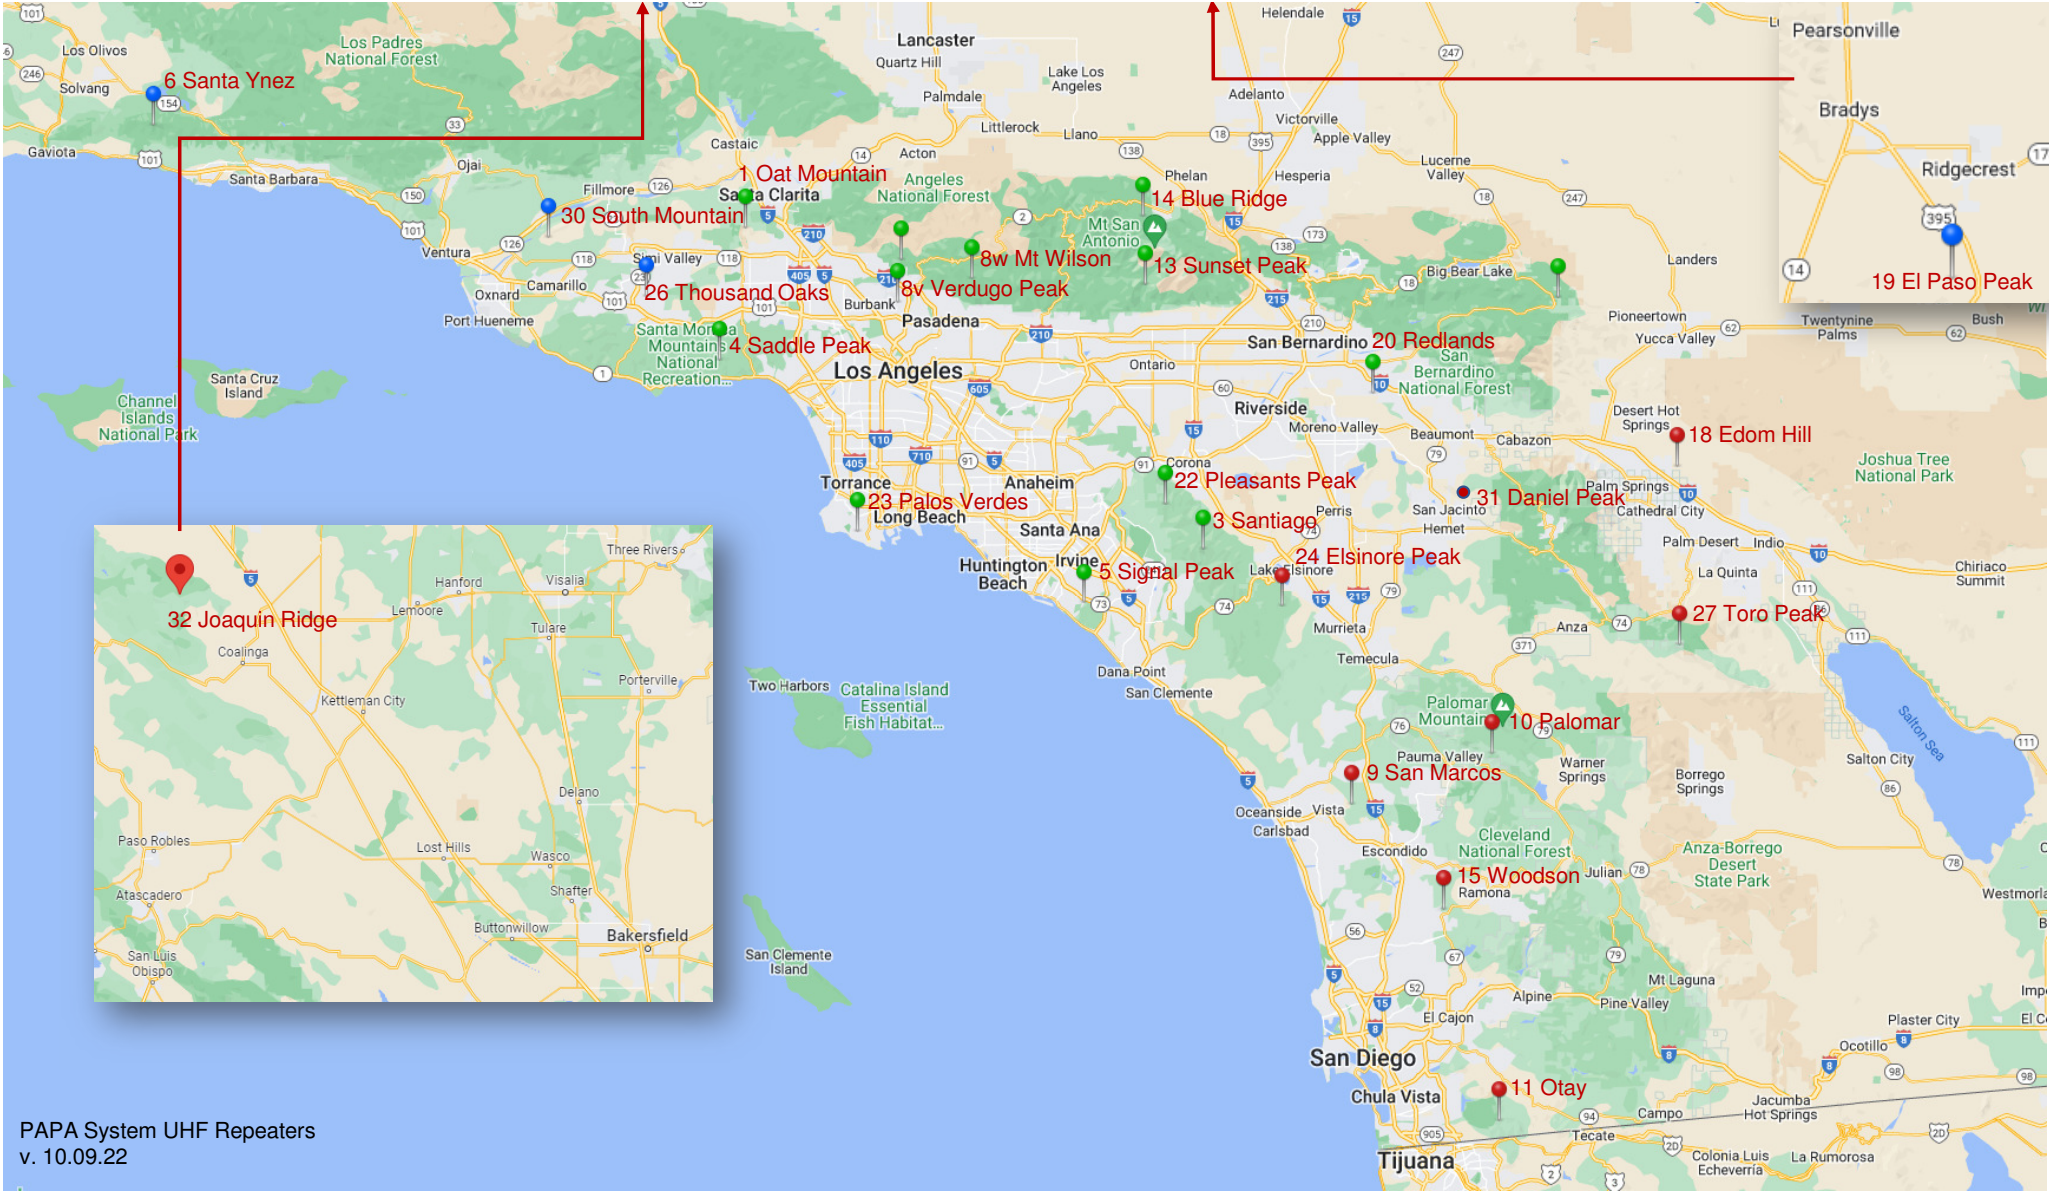

Status	NAME	Site Link	Frequency	Encode PL / DPL	Optional Decode PL / DPL	Emergency Power	Last Update	
Online	PAPA 01	Oat Mountain	446.580-	127.3	100.0	Yes	2020-05-23	1 Santa Clarita, Thousand Oaks
Online	PAPA 02	Oat Mountain	224.400-	127.3	141.3	Yes	2021-03-01	
Online	PAPA 03	Santiago	446.760-	073 DPL	073 DPL	Yes	2020-11-16	
Online	PAPA 04	Saddle Peak	445.420-	127.3	141.3		2020-08-12	4 Thousand Oaks
Online	PAPA 05	Signal Peak	449.280-	127.3	127.3		2020-05-23	
Online	PAPA 06	Santa Ynez	446.760-	156.7	100.0		2020-11-05	6 Santa Barbara, Lompoc
Online	PAPA 07	Toro Peak	447.840-	103.5	114.8	Yes	2021-05-12	7 La Quinta, Palm Desert
Online	PAPA 08V	Verdugo Peak	445.140-	136.5	141.3		2021-07-09	8 Burbank
Online	PAPA 08W	Mount Wilson	445.140-	127.3	141.3	Yes	2020-05-23	8 Pasadena
Online	PAPA 09	San Marcos	446.720-	103.5	114.8		2020-07-23	
Online	PAPA 10	Palomar	448.540-	103.5	114.8		2020-05-23	10 Pala, Warner Springs
Online	PAPA 11	Otay	447.560-	103.5	114.8		2020-05-23	11 Otay, Mexico
Online	PAPA 12	Otay	224.400-	103.5	114.8		2020-05-23	
Online	PAPA 13	Sunset Ridge	224.200-	127.3	141.3		2020-05-23	13 Pomona, Rancho Cucamonga
Online	PAPA 14	Blue Ridge	446.580-	123.0	141.3	Yes	2020-06-02	14 Big Pines, Wrightwood, Cajon
Online	PAPA 15	Woodson	446.360-	103.5	114.8	Yes	2020-07-23	15 Escondido
Stand Alone	PAPA 17	Members Only				Yes	2020-05-23	17 Oat Mountain
Online	PAPA 18	Edom Hill	445.860-	103.5	114.8		2020-05-23	18 Palm Springs
Online	PAPA 19	El Paso Peak	448.880-	100.0	100.0		2020-05-23	19 395 Fwy, Ridgecrest, Indian Wells
Online	PAPA 20	Redlands	447.000-	123.0	123.0	Yes	2020-05-23	
Online	PAPA 21	Redlands	145.260-	127.3	141.3	Yes	2022-04-09	
Online	PAPA 22	Pleasants Peak	446.320-	127.3	141.3	Yes	2020-05-23	22 Corona, Silverado, Santiago Canyon
Online	PAPA 23	Palos Verdes	446.700-	127.3	141.3		2020-05-23	
Online	PAPA 24	Elsinore Peak	446.700-	103.5	114.8	Yes	2020-05-23	
Online	PAPA 25	Thousand Oaks	224.700-	156.7	100.0		2020-05-23	
Online	PAPA 26	Thousand Oaks	446.340-	156.7	100.0		2020-05-23	
Online	PAPA 27	Toro Peak	224.180-	127.3	114.8	Yes	2021-11-30	27 Palm Springs
Online	PAPA 28	Needles	447.000-	88.5	88.5		2021-09-12	28 Lake Havasu City, Bullhead City, Kingman
Online	PAPA 29	Low Potosi	448.400-	127.3	141.3		2021-11-22	29 Primm, Nevada
Online	PAPA 30	South Mountain	446.360-	156.7	100.0		2022-04-15	30 Santa Paula, Camarillo
Online	PAPA 31	Daniel Peak	445.260-	103.5	114.8		2022-07-17	31 Hemet, Gilman Hot Springs
Online	PAPA 32	Joaquin Ridge	442.600+	156.7	100.0		2022-09-29	32 Central Valley, Modesto to Bakersfield, I-5/CA-99